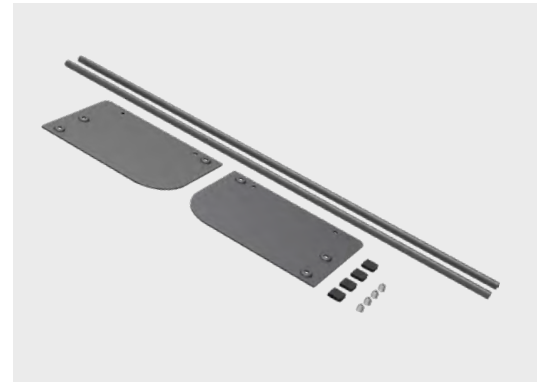

CONERO Shoe storage

CONERO Shoe rack

Dimension W x D x H (mm)	Max. Clear Cabine Width	Color	PU 2
715 x 211 x 142	762	Powder Black	239584 7021
715 x 211 x 142	762	Powder Gold	239584 9853
973 x 211 x 142	1020	Powder Black	239585 7021
973 x 211 x 142	1020	Powder Gold	239585 9853

Cut-to-size

2 shoe rack are needed to equip a pull-out with CD 475 mm..