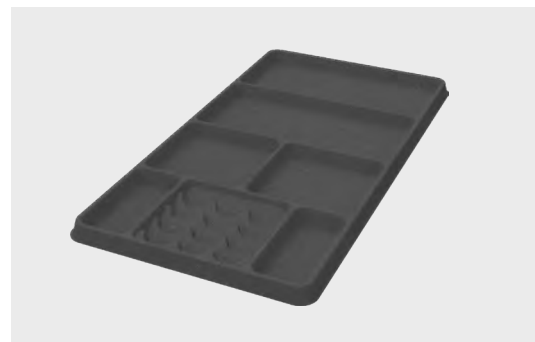

CONERO Jewelry and ring bowl

Dimension W x D x H (mm)	Clear Cabine Depth	PU 6
223 x 425 x 14	475	238593 7817

For the required number, please refer to the internal dimensions on page 22.

Flock: black-grey 7817