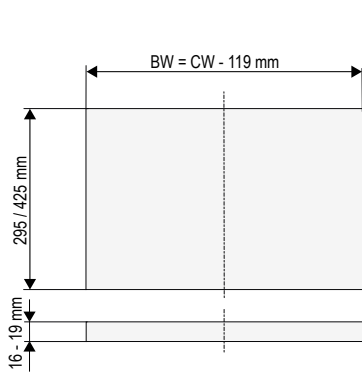

CONERO Shim

Nominal Length	Clear installation depth (CD)	Dimension W x D x H (mm)	PU 10
320 mm	345	25 x 323 x 69	238683 7818
450 mm	475	25 x 453 x 69	238682 7818

Color: black

CONERO Comfort tray 72 H

- Soft-Edge-Design with millimeter frame
- Access from the front to lying storage material allows the convenience of a pull-out even with high installation
- Full use of width even for custom-made cabinets due to 60 mm width adjustability