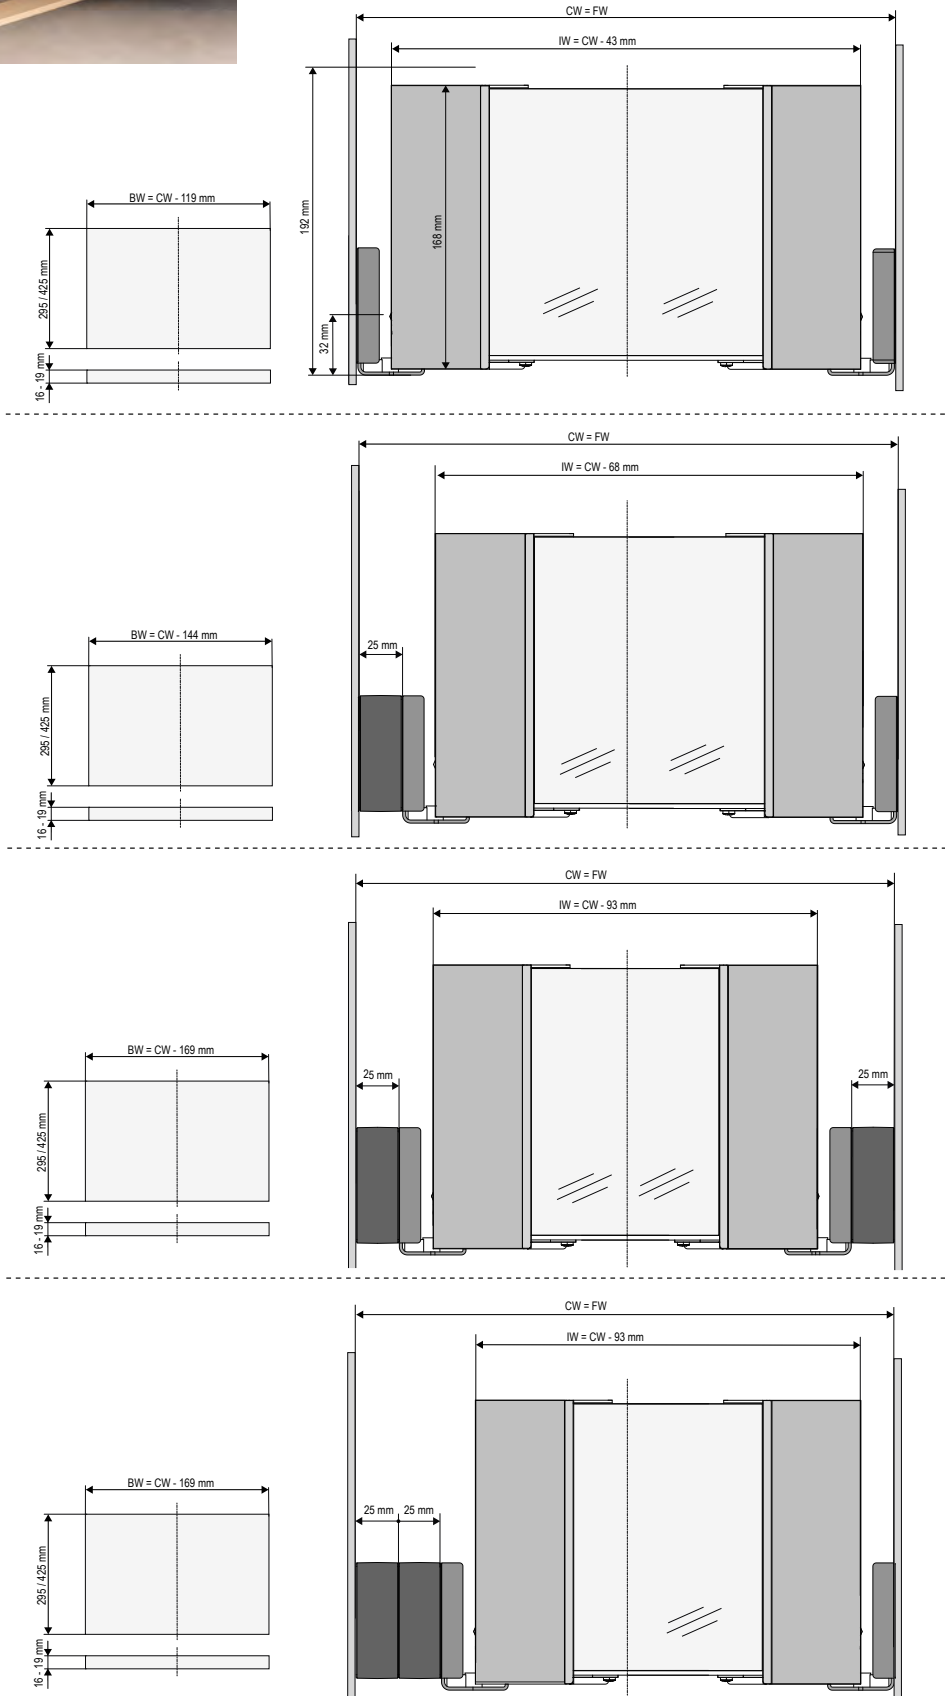

- Soft-Edge-Design with millimeter frame
- Clarity and elegance through tinted safety glass
- Perfect access due to modern full-extension runner
- Full use of width even for custom-made cabinets due to 60 mm width adjustability