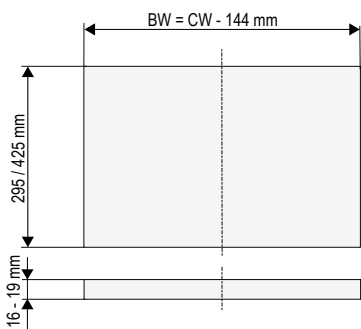

CONERO Inside pull-out 72 H

- Soft-Edge-Design with millimeter frame
- Overview and elegance through tinted safety glass
- Perfect access due to modern full-extension runner
- Full use of width even for custom-made cabinets due to 60 mm width adjustability