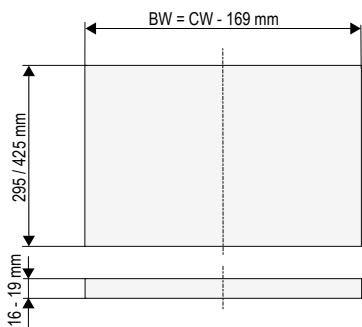

CONERO Shim

Nominal Length	Clear installation depth (CD)	Dimension W x D x H (mm)	PU 10
320 mm	345	25 x 323 x 69	238683 7818
450 mm	475	25 x 453 x 69	238682 7818

Color: black

CONERO Comfort tray 72 H

- Soft-Edge-Design with millimeter frame
- Access from the front to lying storage material allows the convenience of a pull-out even with high installation
- Full use of width even for custom-made cabinets due to 60 mm width adjustability