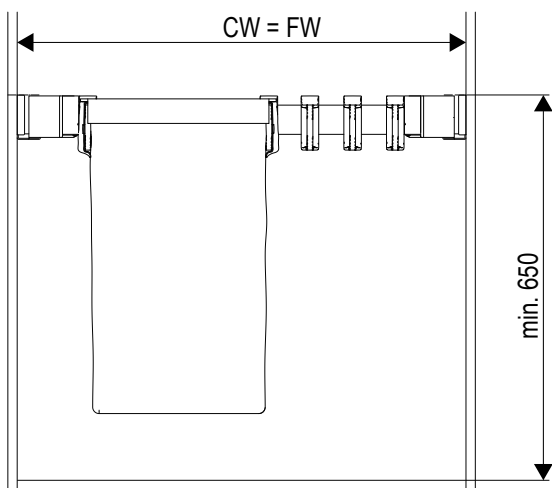

CONERO Organizer Set 72 H 475

- Perfect storage for your trousers
- Full function even with low installation depth
- Comfortable access thanks to front-removable hangers
- Double storage space due to hangers with two levels

- Easy organization by integrating the stylish laundry bag directly into the dressing room
- Direct sorting of laundry by using several bags per pull-out.
- Comfortable removal of the laundry bag to the front
- Individual composition of laundry bags and hangers possible