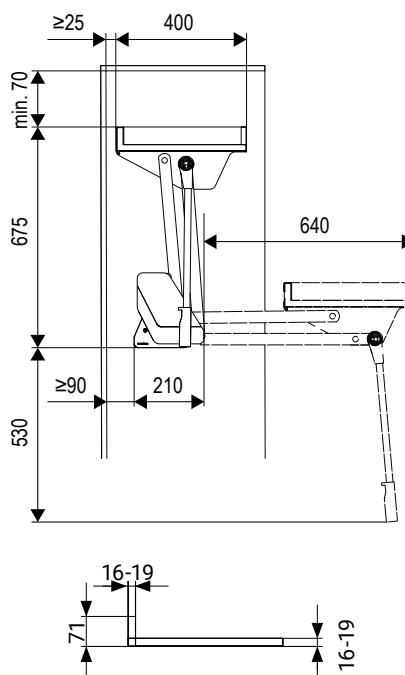

CONERO Wardrobe lift TOP

- Creates additional storage space for e.g. handbags, hats and accessories above the clothes rail
- Combines easy access and utilization of the entire cabinet height by swinging down the clothes
- Comfortable operation with both low and full loads
- Gentle and safe lowering even when fully loaded thanks to self-regulating power assistance