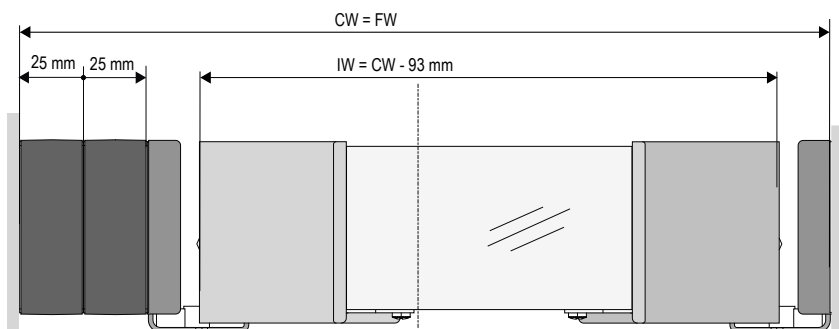

CONERO Inside pull-out 72 H

- Soft-Edge-Design with millimeter frame
- Overview and elegance through tinted safety glass
- Perfect access due to modern full-extension runner
- Full use of width even for custom-made cabinets due to 60 mm width adjustability