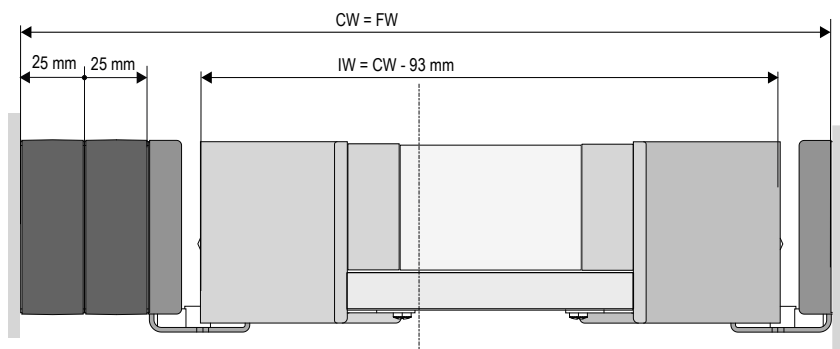

CONERO Shim

Nominal Length	Clear installation depth (CD)	Dimension W x D x H (mm)	PU 10
320 mm	345	25 x 323 x 69	238683 7818
450 mm	475	25 x 453 x 69	238682 7818

Color: black

CONERO Comfort tray 72 H

- Soft-Edge-Design with millimeter frame
- Access from the front to lying storage material allows the convenience of a pull-out even with high installation
- Full use of width even for custom-made cabinets due to 60 mm width adjustability