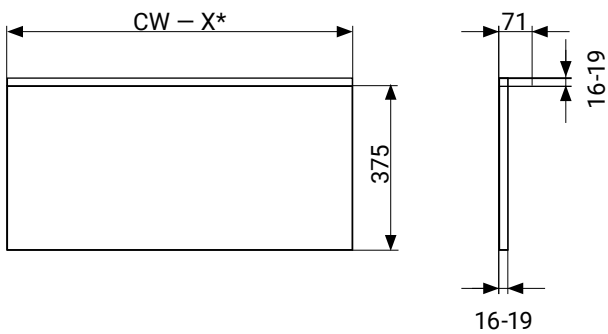

Scope of delivery without wooden floor.

Set CONERO Wardrobe lift shim

consisting of:

1 x Shim

1 x Installation material

Dimension L x P x H	Color	PU 10
30 x 213 x 229	Black	238722 7818

Construction dimensions wooden floor