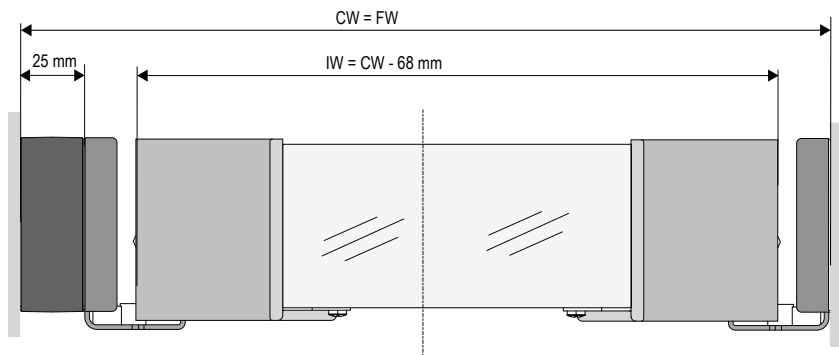

CONERO Inside pull-out 72 H

- Soft-Edge-Design with millimeter frame
- Overview and elegance through tinted safety glass
- Perfect access due to modern full-extension runner
- Full use of width even for custom-made cabinets due to 60 mm width adjustability