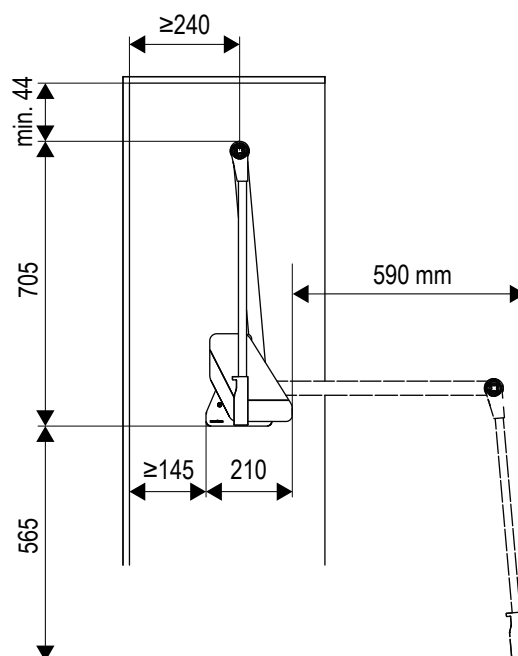

CONERO Wardrobe lift

- Combines easy access and utilization of the entire cabinet height by swinging down the clothes
- Comfortable operation with both low and full loads
- With a payload of up to 15 kg, even heavy jackets and coats are no problem
- Gentle and safe lowering even when fully loaded thanks to self-regulating power assistance