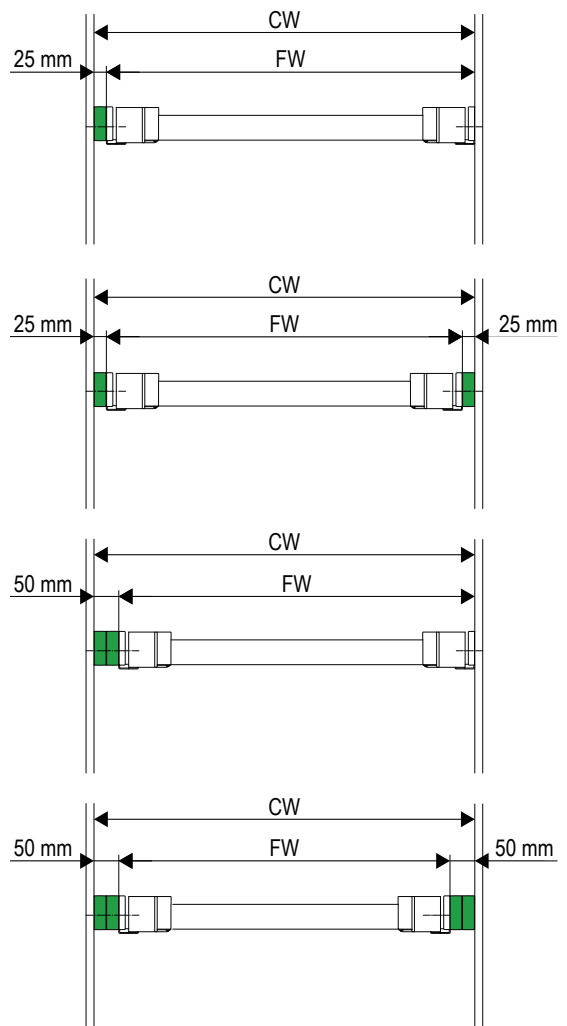

CONERO Organizer Set 72 H 345

- Perfect storage for your trousers
- Full function even with low installation depth
- Comfortable access thanks to front-removable hangers
- Double storage space due to hangers with two levels

- Easy organization by integrating the stylish laundry bag directly into the dressing room
- Direct sorting of laundry by using several bags per pull-out
- Comfortable removal of the laundry bag to the front
- Individual composition of laundry bags and hangers possible