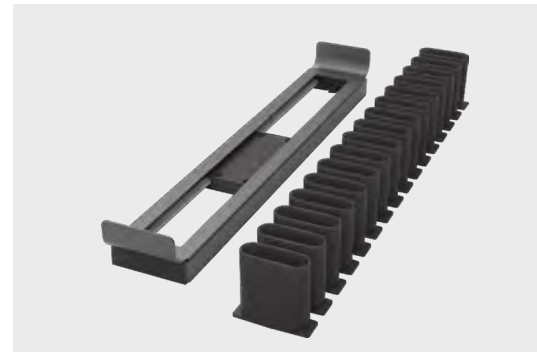

CONERO Belt-/tie pull-out

CONERO Belt-/tie pull-out

Clear Cabinet Depth (CD)	Dimension W x D x H (mm)	Powder Black PU 1	Powder Gold PU 1
475 mm	67 x 450 x 72	238379 7021	238379 9853
345 mm	67 x 320 x 72	238380 7021	238380 9853