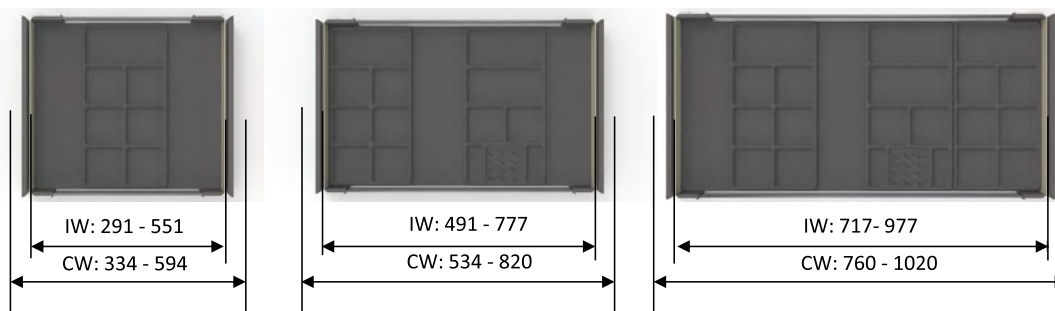

Recommended number of flock bowls:

IW: Pull-out inner width

CW: Clear cabinet width (without spacer)