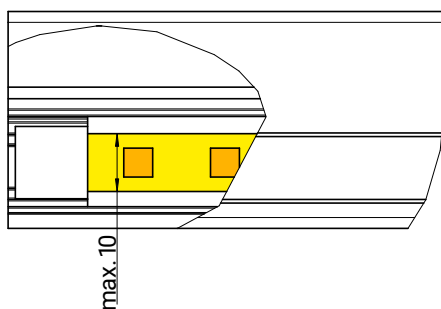

Permissible LED strip dimensions for use with LED adaptation plate