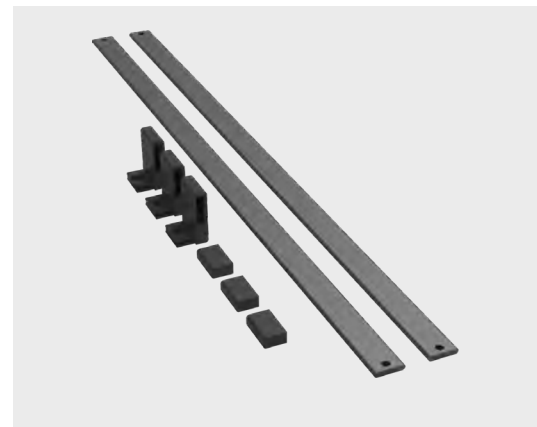

CONERO Shoe fence

consisting of:

3 x mounts

2 x Profile

Max. Dimension W x D x H (mm)	Max. Clear Cabine Width	Color	PU 20
1114 x 24 x 38	1114	Powder Black	238438 7021
1114 x 24 x 38	1114	Powder Gold	238438 9853

Cut-to-size

The shoe fence can be extended as desired by stringing several shoe fences together.