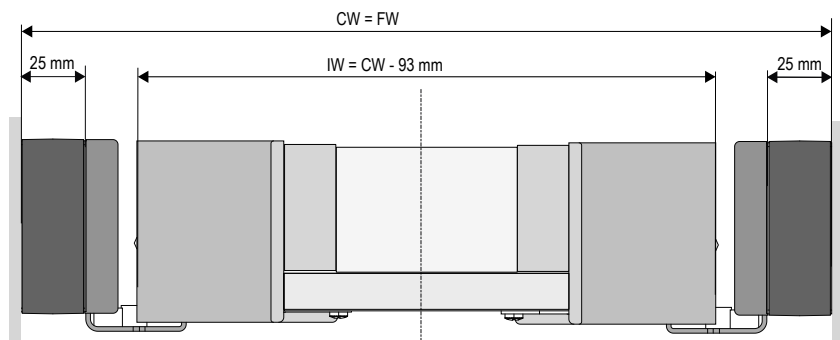

CONERO Shim

Nominal Length	Clear installation depth (CD)	Dimension W x D x H (mm)	PU 10
320 mm	345	25 x 323 x 69	238683 7818
450 mm	475	25 x 453 x 69	238682 7818

Color: black

CONERO Comfort tray 72 H

- Soft-Edge-Design with millimeter frame
- Access from the front to lying storage material allows the convenience of a pull-out even with high installation
- Full use of width even for custom-made cabinets due to 60 mm width adjustability