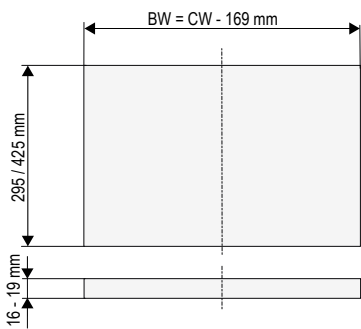

CONERO Inside pull-out 72 H

- Soft-Edge-Design with millimeter frame
- Overview and elegance through tinted safety glass
- Perfect access due to modern full-extension runner
- Full use of width even for custom-made cabinets due to 60 mm width adjustability