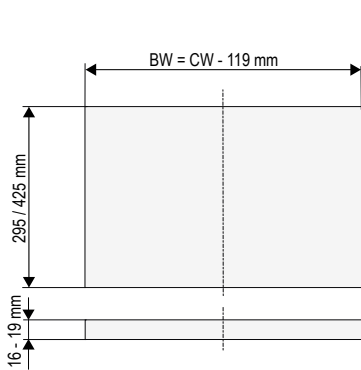

CONERO Inside pull-out 72 H

- Soft-Edge-Design with millimeter frame
- Overview and elegance through tinted safety glass
- Perfect access due to modern full-extension runner
- Full use of width even for custom-made cabinets due to 60 mm width adjustability