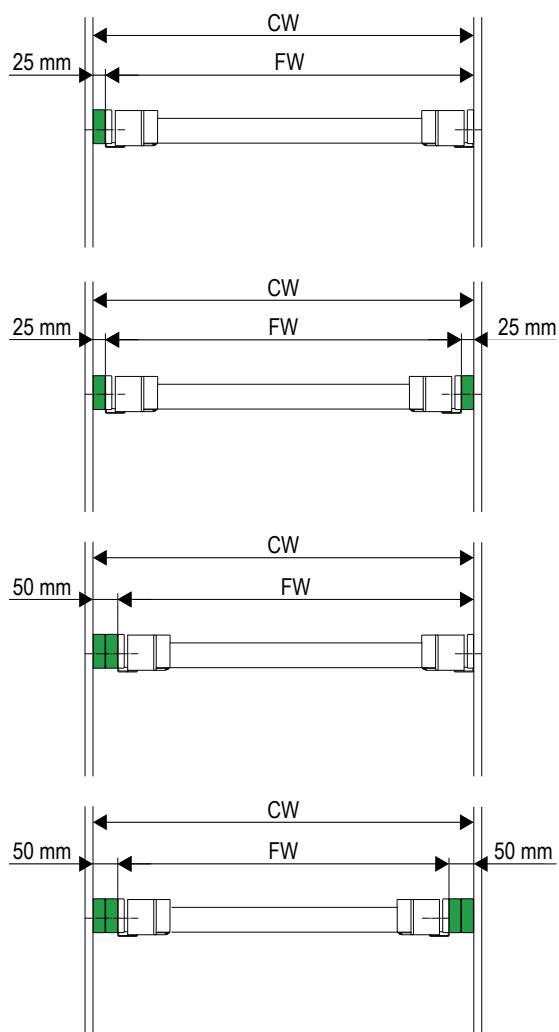

CONERO Organizer Set 72 H 475

- Perfect storage for your trousers
- Full function even with low installation depth
- Comfortable access thanks to front-removable hangers
- Double storage space due to hangers with two levels

- Easy organization by integrating the stylish laundry bag directly into the dressing room
- Direct sorting of laundry by using several bags per pull-out.
- Comfortable removal of the laundry bag to the front
- Individual composition of laundry bags and hangers possible