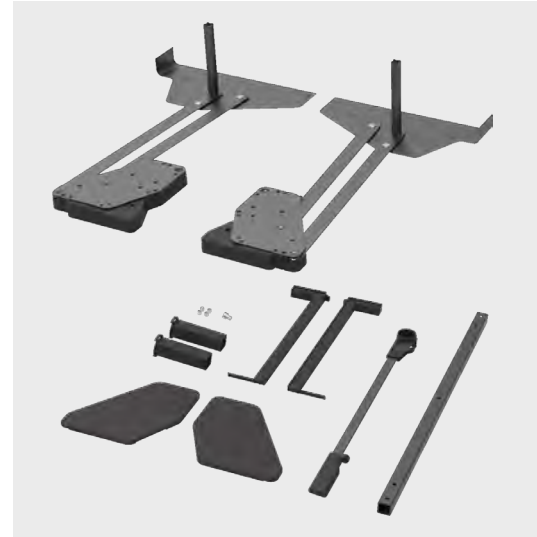

CONERO Wardrobe lift TOP

CONERO Wardrobe lift TOP

Clear Cabinet Width (CW)*	Pay-load (kg)	Load capacity*** (max.)	System weight (max.)	Powder Black PU 1	Powder Gold PU 1
445-628	**	20	25	238282 7021	238282 9853
625-808	**	20	25	238283 7021	238283 9853
805-988	**	20	25	238284 7021	238284 9853
985-1168	**	20	25	238285 7021	238285 9853

*The use of shims increases the necessary clear cabinet width by 20 mm each.

**Payload = load capacity - 2 kg - weight of wooden shelf.

***Load capacity = payload + 2 kg (max. weight of control lever and clothes rail) + weight of wooden shelf (max. 6 kg).

Scope of delivery without wooden floor.