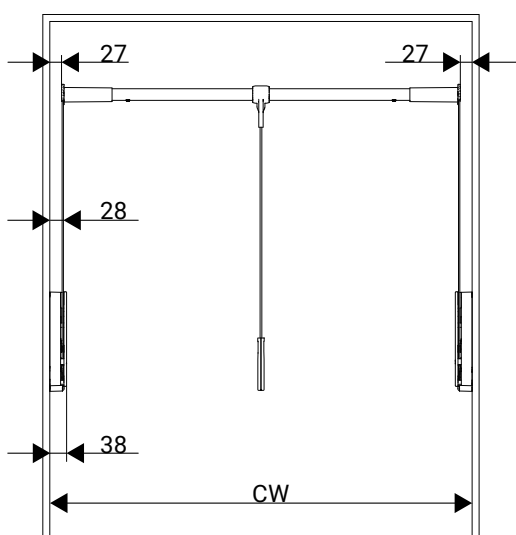

CONERO Wardrobe lift

- Combines easy access and utilization of the entire cabinet height by swinging down the clothes
- Comfortable operation with both low and full loads
- With a payload of up to 15 kg, even heavy jackets and coats are no problem
- Gentle and safe lowering even when fully loaded thanks to self-regulating power assistance