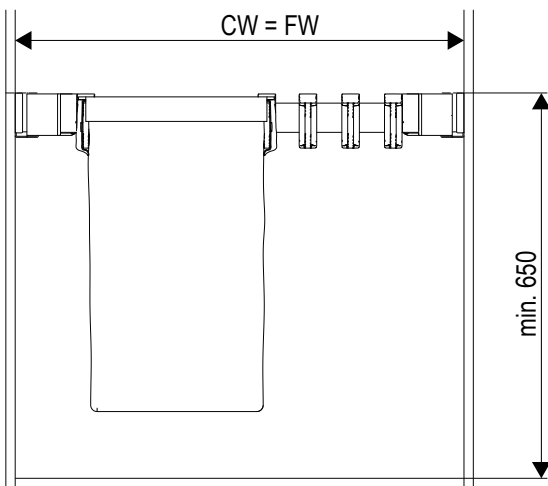

CONERO Organizer Set 72 H 345

- Perfect storage for your trousers
- Full function even with low installation depth
- Comfortable access thanks to front-removable hangers
- Double storage space due to hangers with two levels

- Easy organization by integrating the stylish laundry bag directly into the dressing room
- Direct sorting of laundry by using several bags per pull-out
- Comfortable removal of the laundry bag to the front
- Individual composition of laundry bags and hangers possible