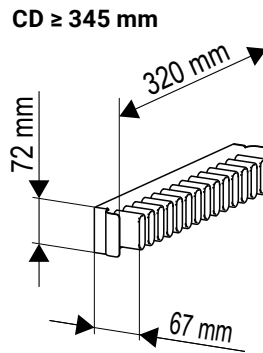

CONERO Belt-/tie pull-out

- Soft-Touch surface for the gentle storage of belts, ties and scarfs
- Utilizes unused storage space under the clothes rail
- Grease-free sliding guide protects clothing hanging next to it
- Freely positionable in the cabinet and retrofittable
- Easy left/right mounting

CONERO Belt-/tie wearer

- Soft-Touch surface for the gentle storage of belts, ties and scarfs
- Easy mounting on the inside of the door
- Utilizes unused storage space on the inside of the door or under the clothes rail