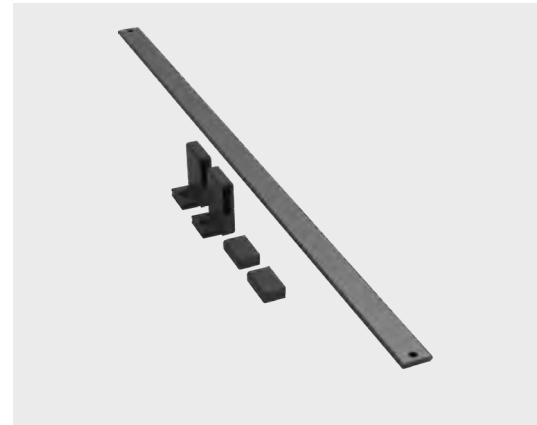

CONERO Shoe fence

consisting of:

2 x mounts

1 x Profile

Max. Dimension W x D x H (mm)	Max. Clear Cabine Width	Color	PU 20
582 x 24 x 38	582	Powder Black	238723 7021
582 x 24 x 38	582	Powder Gold	238723 9853

Cut-to-size

The shoe fence can be extended as desired by stringing several shoe fences together.