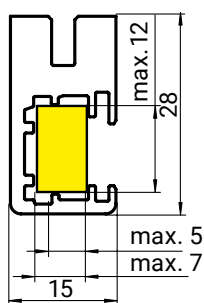

CONERO Clothes rail

- High quality powdered aluminum
- Variant with lighting
- Easy integration of existing LED strips
- Alternative use of KB LED profile for an even more convenient processing

CONERO Clothes rail

consisting of:
1 x Clothes rail
1 x Set clothe rail mounts
1 x Glide profile

Max. Clear Cabinet Width (CW)	Dimension L x P x H	Powder Black PU 10	Powder Gold PU 10
920	919 x 15 x 30	238901 7021	238901 9853
1220	1219 x 15 x 30	238902 7021	238902 9853

Cut-to-size

CONERO Clothes rail for LED integration

consisting of:
1 x Clothes rail
1 x Set clothe rail mounts
1 x LED mounting plate
1 x Glide profile
1 x Diffuser

Max. Clear Cabinet Width (CW)	Dimension L x P x H	Powder Black PU 10	Powder Gold PU 10
920	919 x 15 x 30	238724 7021	238724 9853
1220	1219 x 15 x 30	238725 7021	238725 9853

Cut-to-size

Permissible LED strip dimensions for use with LED adaptation plate

Installation options with Kesseböhmer LED profile (008973/ 008974)