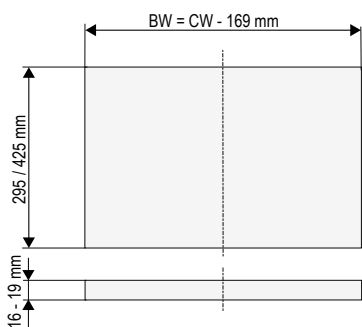

CONERO Shim

Nominal Length	Clear installation depth (CD)	Dimension W x D x H (mm)	PU 10
320 mm	345	25 x 323 x 69	238683 7818
450 mm	475	25 x 453 x 69	238682 7818

Color: black

CONERO Comfort tray 72 H

- Soft-Edge-Design with millimeter frame
- Access from the front to lying storage material allows the convenience of a pull-out even with high installation
- Full use of width even for custom-made cabinets due to 60 mm width adjustability