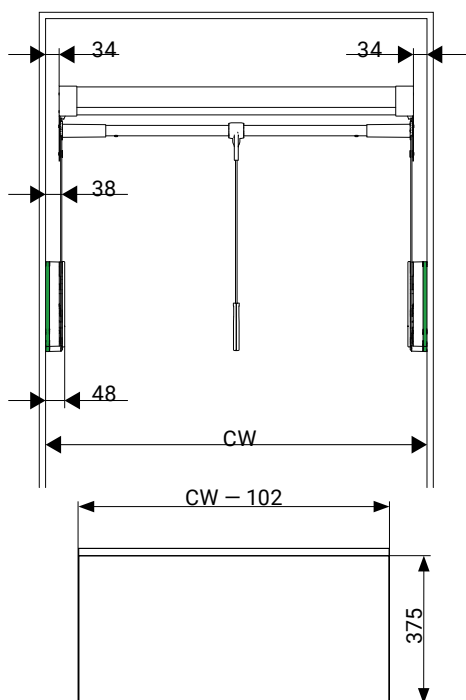

CONERO Wardrobe lift TOP

- Creates additional storage space for e.g. handbags, hats and accessories above the clothes rail
- Combines easy access and utilization of the entire cabinet height by swinging down the clothes
- Comfortable operation with both low and full loads
- Gentle and safe lowering even when fully loaded thanks to self-regulating power assistance