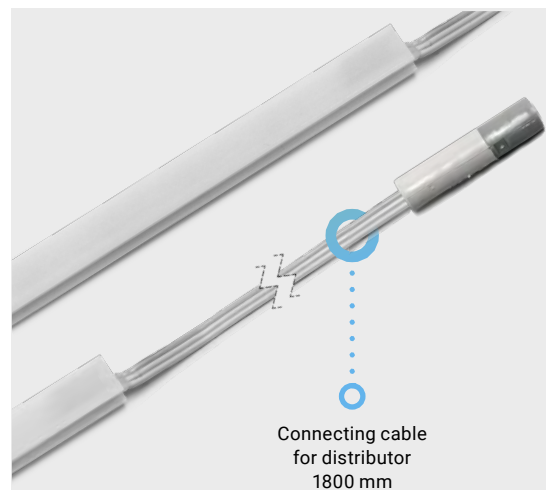

Cut-to-size

Is pushed into the clothes rail from the side

- Length fits aluminium profile
- Easy assembly
- Suitable for stepless control of light colour
- Dimmable

To operate the LED profiles, you absolutely need the LED light control set (see below)!