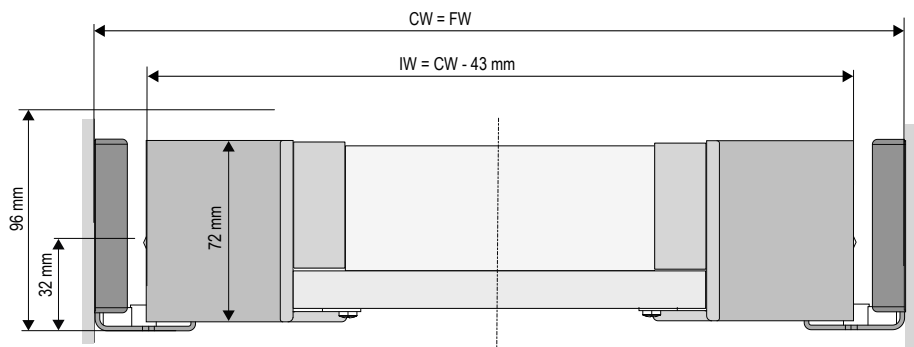

CONERO Shim

Nominal Length	Clear installation depth (CD)	Dimension W x D x H (mm)	PU 10
320 mm	345	25 x 323 x 69	238683 7818
450 mm	475	25 x 453 x 69	238682 7818

Color: black

CONERO Comfort tray 72 H

- Soft-Edge-Design with millimeter frame
- Access from the front to lying storage material allows the convenience of a pull-out even with high installation
- Full use of width even for custom-made cabinets due to 60 mm width adjustability