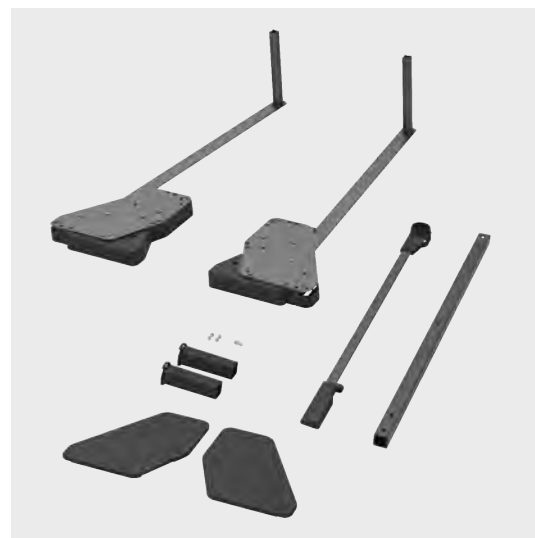

CONERO Wardrobe lift

CONERO Wardrobe lift

Clear Cabinet Width (CW)*	Payload (kg)	Load capacity** (max.)	System weight (max.)	Powder Black PU 1	Powder Gold PU 1
445-628	0.0-12	14	17.5	238278 7021	238278 9853
625-808	0.0-12	14	17.5	238279 7021	238279 9853
805-988	0.0-12	14	17.5	238280 7021	238280 9853
985-1168	0.0-12	14	17.5	238281 7021	238281 9853
805-988	4.0-15	17	20.5	238720 7021	238720 9853
985-1168	4.0-15	17	20.5	238721 7021	238721 9853

*The use of shims increases the necessary clear cabinet width by 30 mm each.

**Load capacity = payload + 2 kg (max. weight of the control lever and clothes rail).