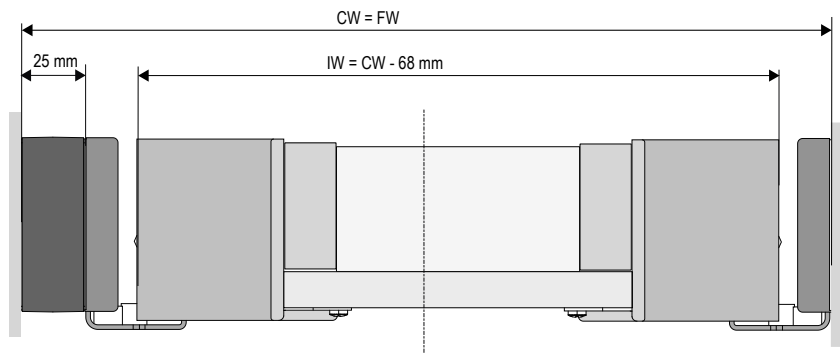

CONERO Shim

Nominal Length	Clear installation depth (CD)	Dimension W x D x H (mm)	PU 10
320 mm	345	25 x 323 x 69	238683 7818
450 mm	475	25 x 453 x 69	238682 7818

Color: black

CONERO Comfort tray 72 H

- Soft-Edge-Design with millimeter frame
- Access from the front to lying storage material allows the convenience of a pull-out even with high installation
- Full use of width even for custom-made cabinets due to 60 mm width adjustability