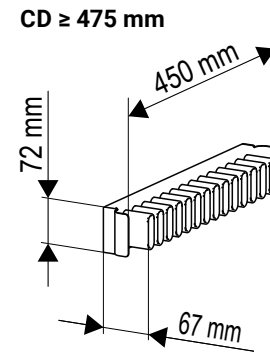

CONERO Belt-/tie pull-out

- Soft-Touch surface for the gentle storage of belts, ties and scarfs
- Utilizes unused storage space under the clothes rail
- Grease-free sliding guide protects clothing hanging next to it
- Freely positionable in the cabinet and retrofittable
- Easy left/right mounting

CONERO Belt-/tie wearer

- Soft-Touch surface for the gentle storage of belts, ties and scarfs
- Easy mounting on the inside of the door
- Utilizes unused storage space on the inside of the door or under the clothes rail