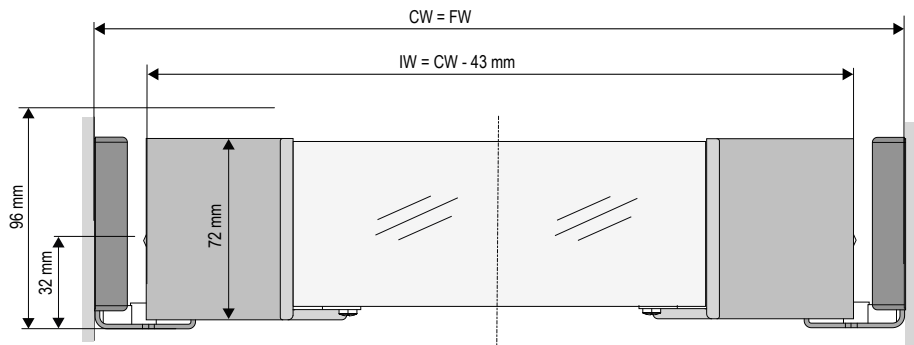

CONERO Inside pull-out 72 H

- Soft-Edge-Design with millimeter frame
- Overview and elegance through tinted safety glass
- Perfect access due to modern full-extension runner
- Full use of width even for custom-made cabinets due to 60 mm width adjustability