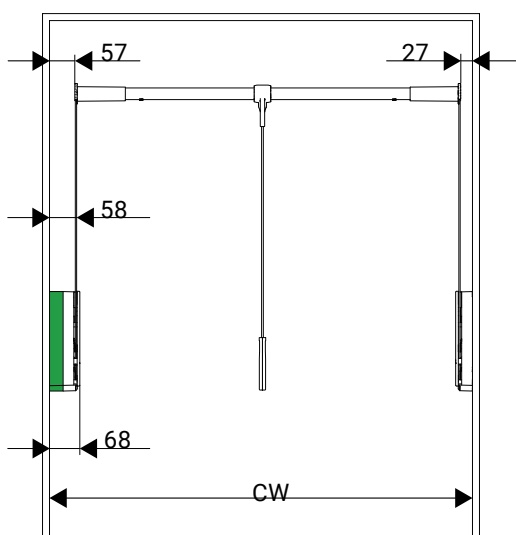

CONERO Wardrobe lift

- Combines easy access and utilization of the entire cabinet height by swinging down the clothes
- Comfortable operation with both low and full loads
- With a payload of up to 15 kg, even heavy jackets and coats are no problem
- Gentle and safe lowering even when fully loaded thanks to self-regulating power assistance