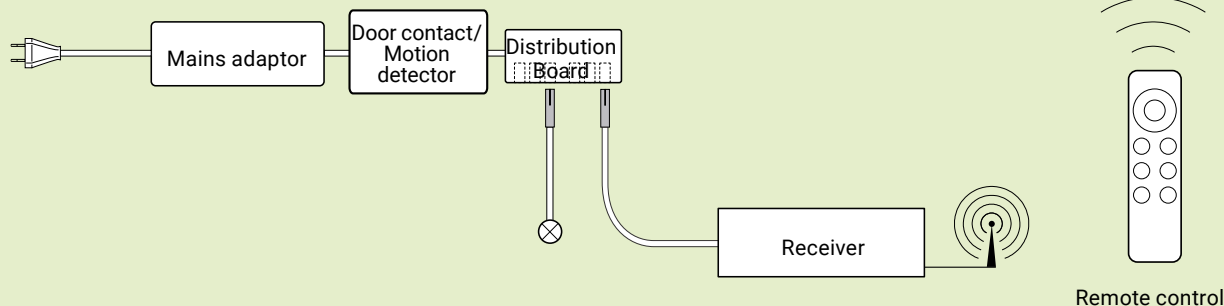

Installation options with Kesseböhmer LED profile (008973/ 008974)