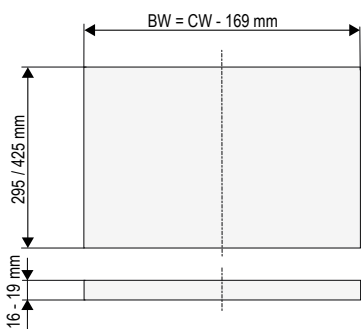

CONERO Inside pull-out 72 H

- Soft-Edge-Design with millimeter frame
- Overview and elegance through tinted safety glass
- Perfect access due to modern full-extension runner
- Full use of width even for custom-made cabinets due to 60 mm width adjustability