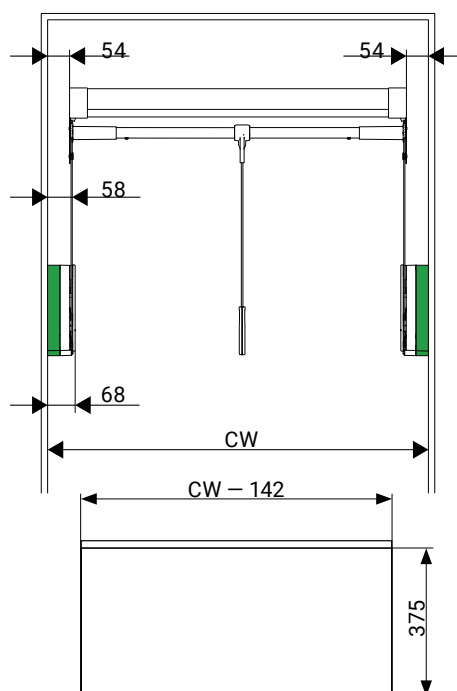

CONERO Wardrobe lift TOP

- Creates additional storage space for e.g. handbags, hats and accessories above the clothes rail
- Combines easy access and utilization of the entire cabinet height by swinging down the clothes
- Comfortable operation with both low and full loads
- Gentle and safe lowering even when fully loaded thanks to self-regulating power assistance