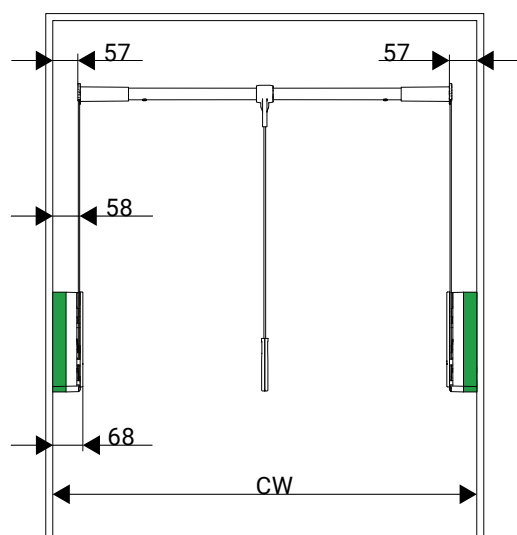

CONERO Wardrobe lift

- Combines easy access and utilization of the entire cabinet height by swinging down the clothes
- Comfortable operation with both low and full loads
- With a payload of up to 15 kg, even heavy jackets and coats are no problem
- Gentle and safe lowering even when fully loaded thanks to self-regulating power assistance