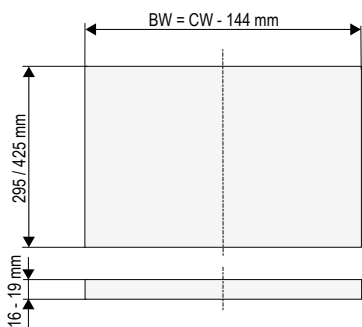

CONERO Shim

Nominal Length	Clear installation depth (CD)	Dimension W x D x H (mm)	PU 10
320 mm	345	25 x 323 x 69	238683 7818
450 mm	475	25 x 453 x 69	238682 7818

Color: black

CONERO Comfort tray 72 H

- Soft-Edge-Design with millimeter frame
- Access from the front to lying storage material allows the convenience of a pull-out even with high installation
- Full use of width even for custom-made cabinets due to 60 mm width adjustability