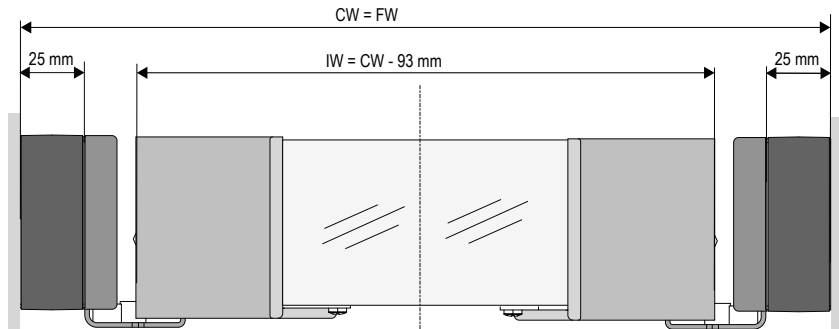

CONERO Inside pull-out 72 H

- Soft-Edge-Design with millimeter frame
- Overview and elegance through tinted safety glass
- Perfect access due to modern full-extension runner
- Full use of width even for custom-made cabinets due to 60 mm width adjustability