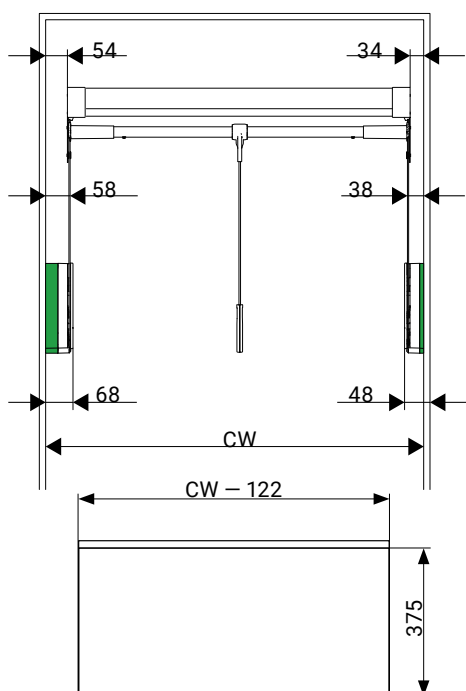

CONERO Wardrobe lift TOP

- Creates additional storage space for e.g. handbags, hats and accessories above the clothes rail
- Combines easy access and utilization of the entire cabinet height by swinging down the clothes
- Comfortable operation with both low and full loads
- Gentle and safe lowering even when fully loaded thanks to self-regulating power assistance